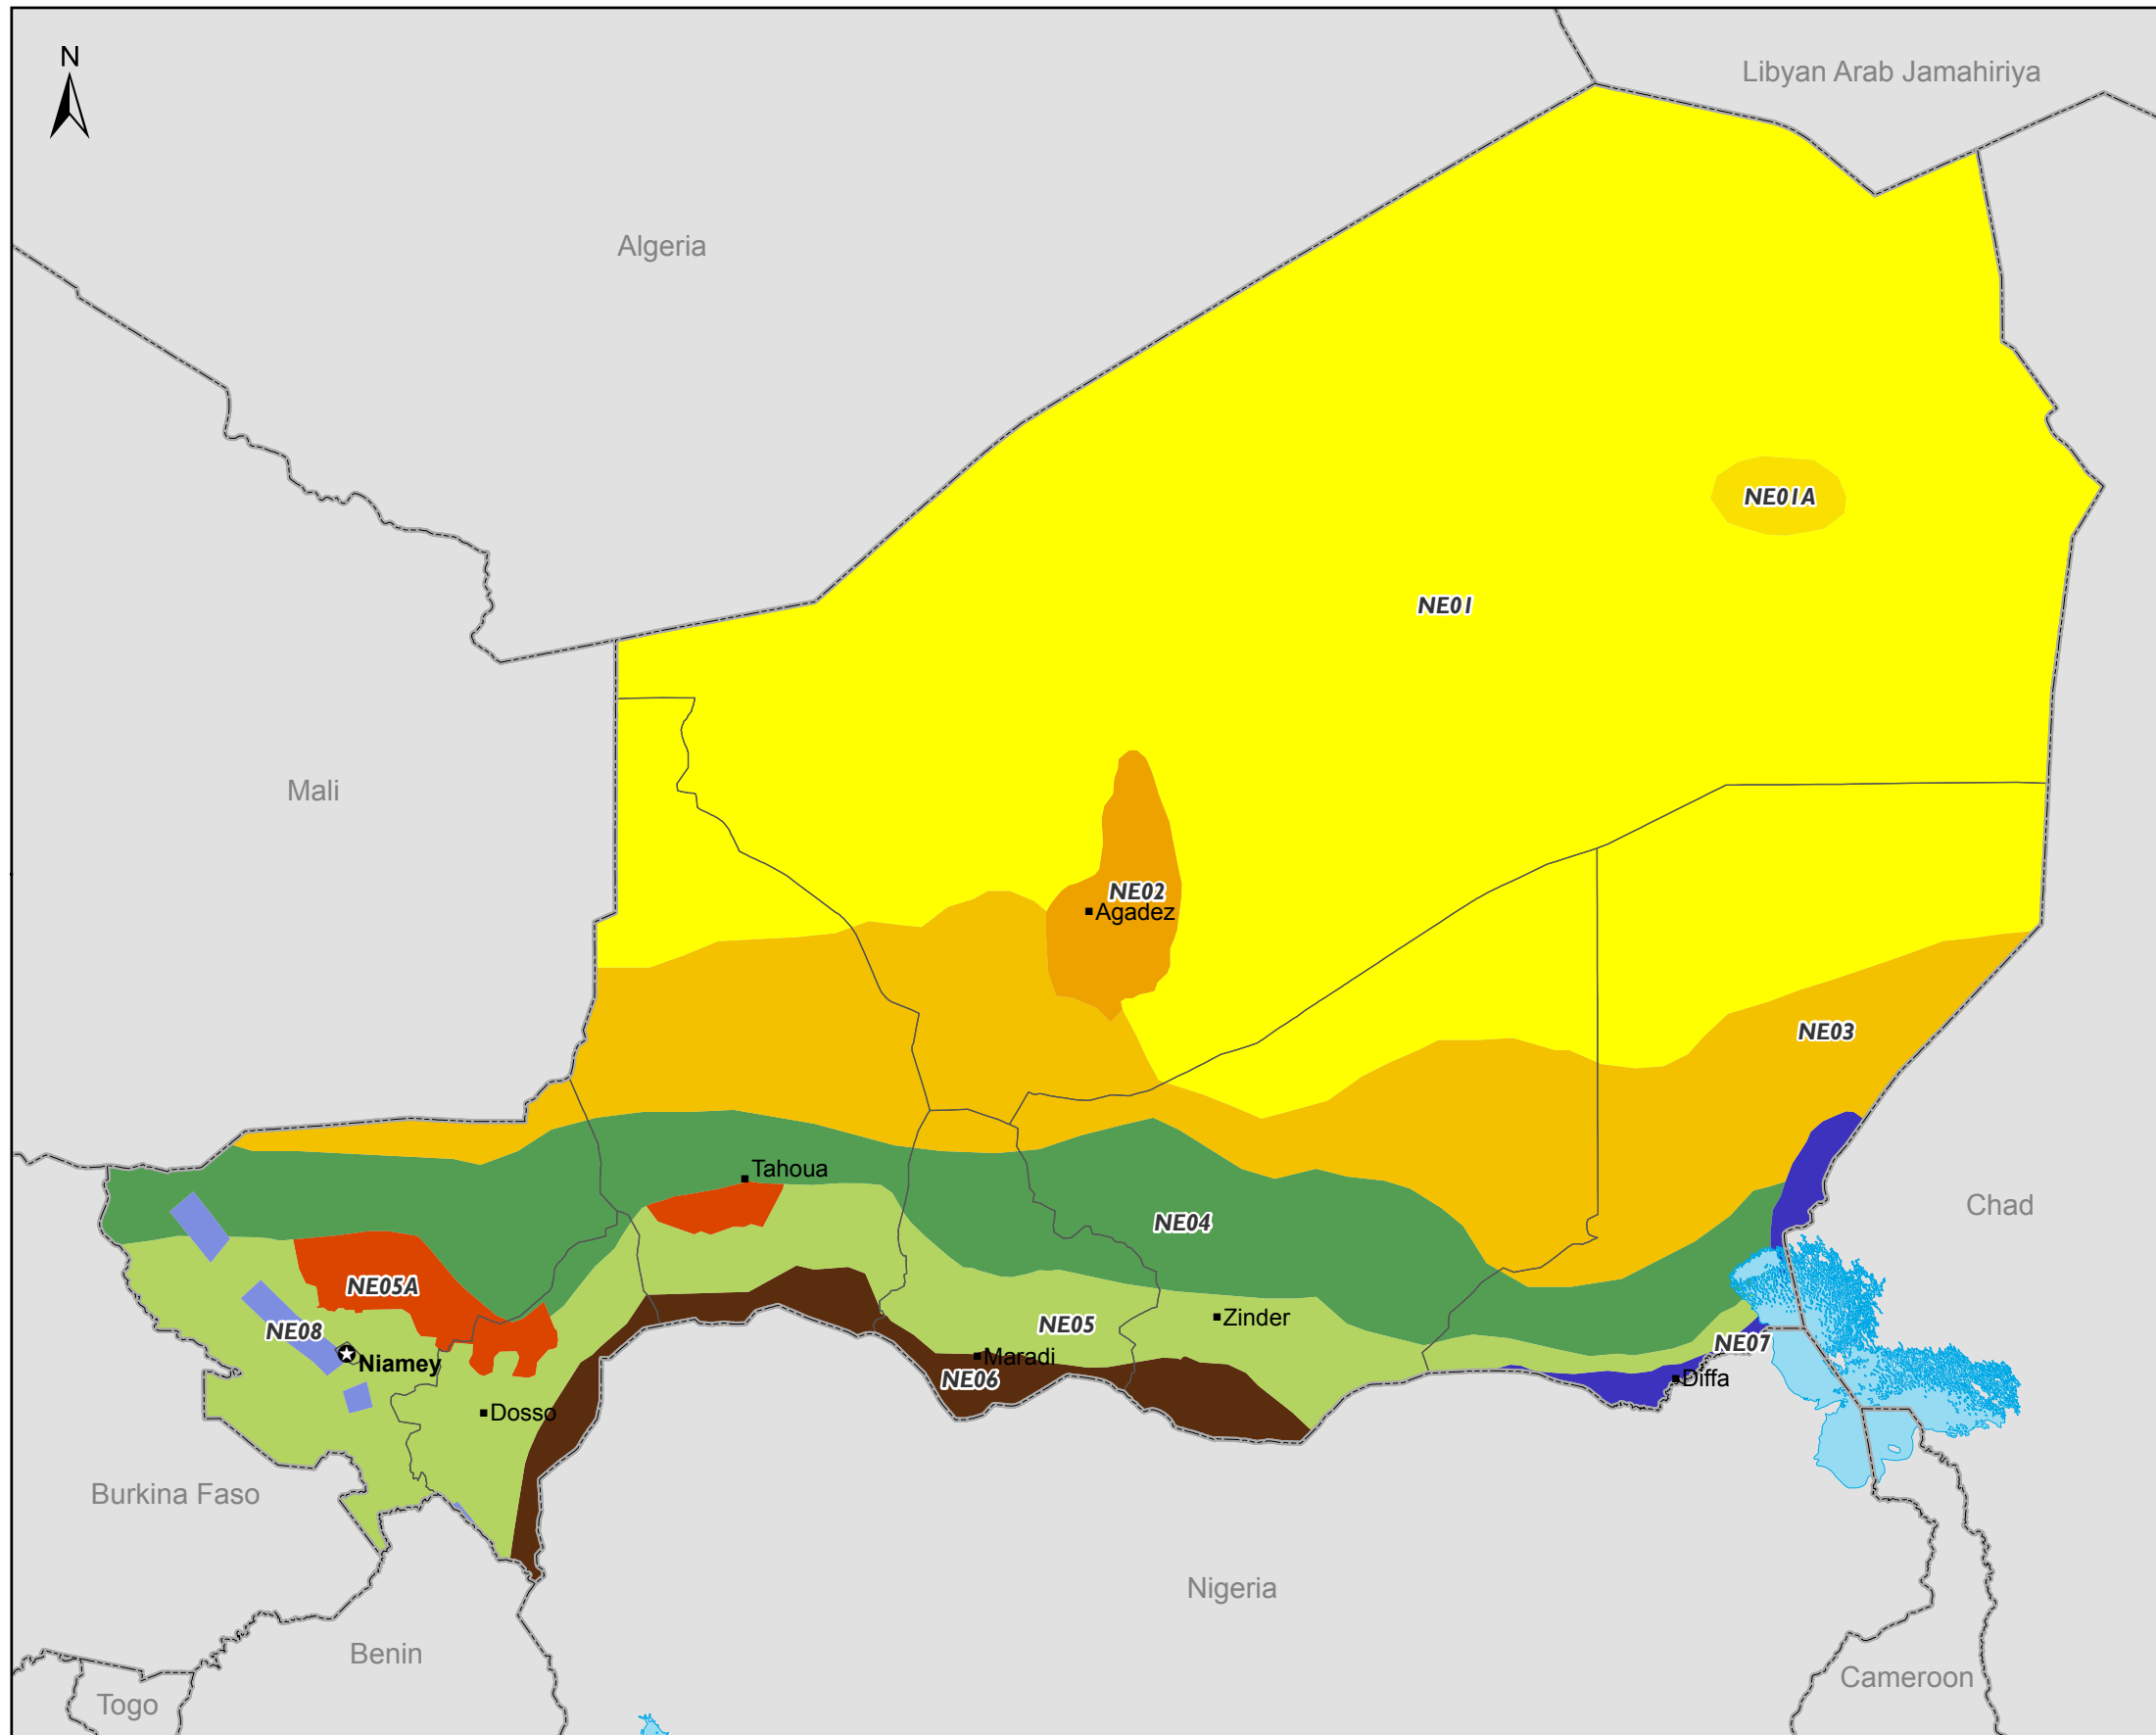

NIGER - LIVELIHOOD ZONES

- Niger - Livelihood Zones**
- NE01 - Desert
 - NE01A - Bilma oases sub-zone: dates - caravan trade
 - NE02 - Air mountains cultivation zone
 - NE03 - Pastoral zone
 - NE04 - Agro-pastoral zone
 - NE05 - Rainfed agriculture zone
 - NE05A - Sub-zones of high work out-migration
 - NE06 - Southern irrigated cash crop zone
 - NE07 - Komadougou River & Lake Chad cash crop zone
 - NE08 - Niger River irrigated rice zone

- International Boundaries
- Regions
- Capital
- Cities
- Lakes